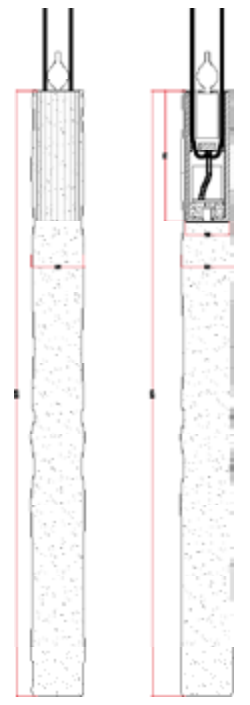

Title of work **FLAME**
Type of space **Custom Made**
Architect **BLANKPAGE**
Architects + Karim Nader
Location of work **Lebanon**
Year of completion **2017**

CONCEPT
A hand-made glass and stainless steel fixture inspired by floating candles that glows and illuminates the space.

Detail