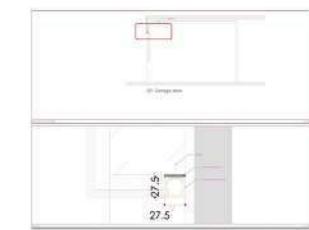

Title of work **Hajer Villa**
Type of building **Residential**
Architect **Croquis / Design One**
Location of work **UAE**
Year of completion **2022**

CONCEPT
In order to keep the ceiling clean we used linear lights that enhance the visual space

Layout

detail