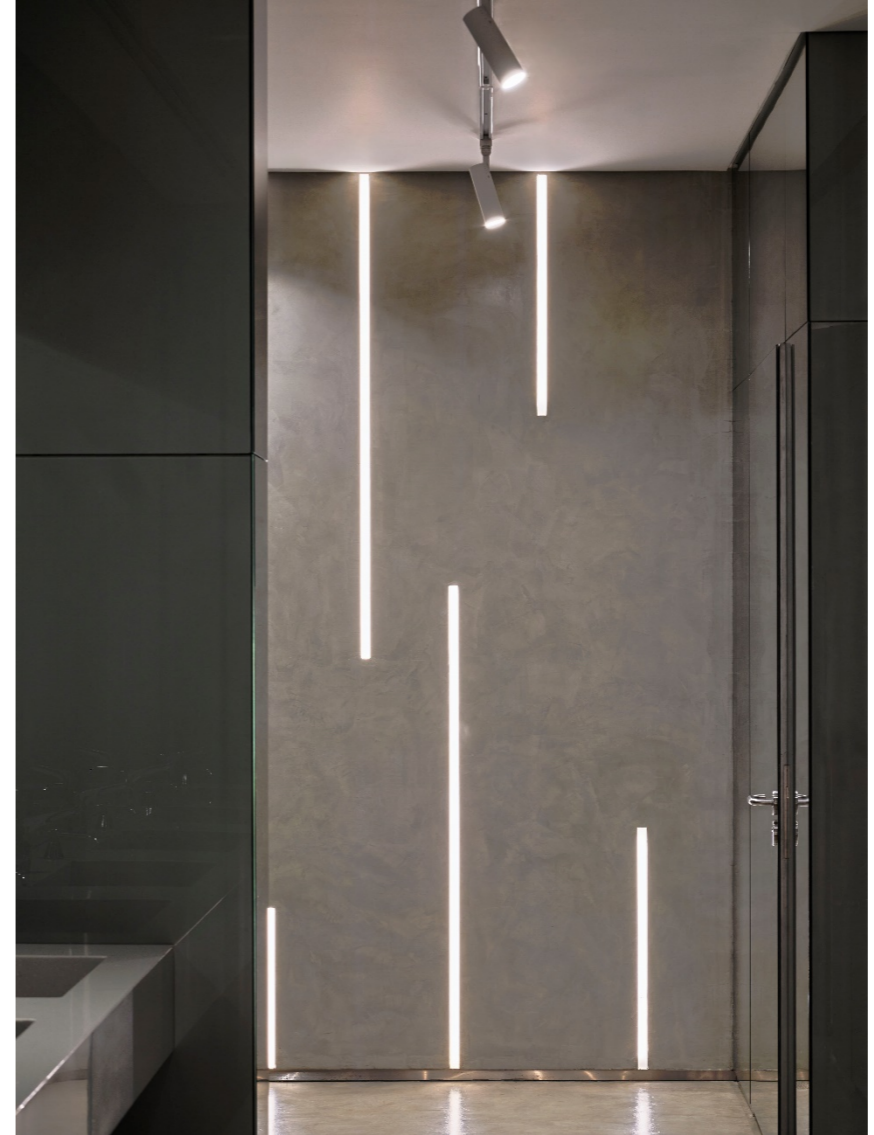

Title of work Andalus Cinemas
Type of building Retail
Consultant SSH
Location of work Kuwait
Year of completion 2023