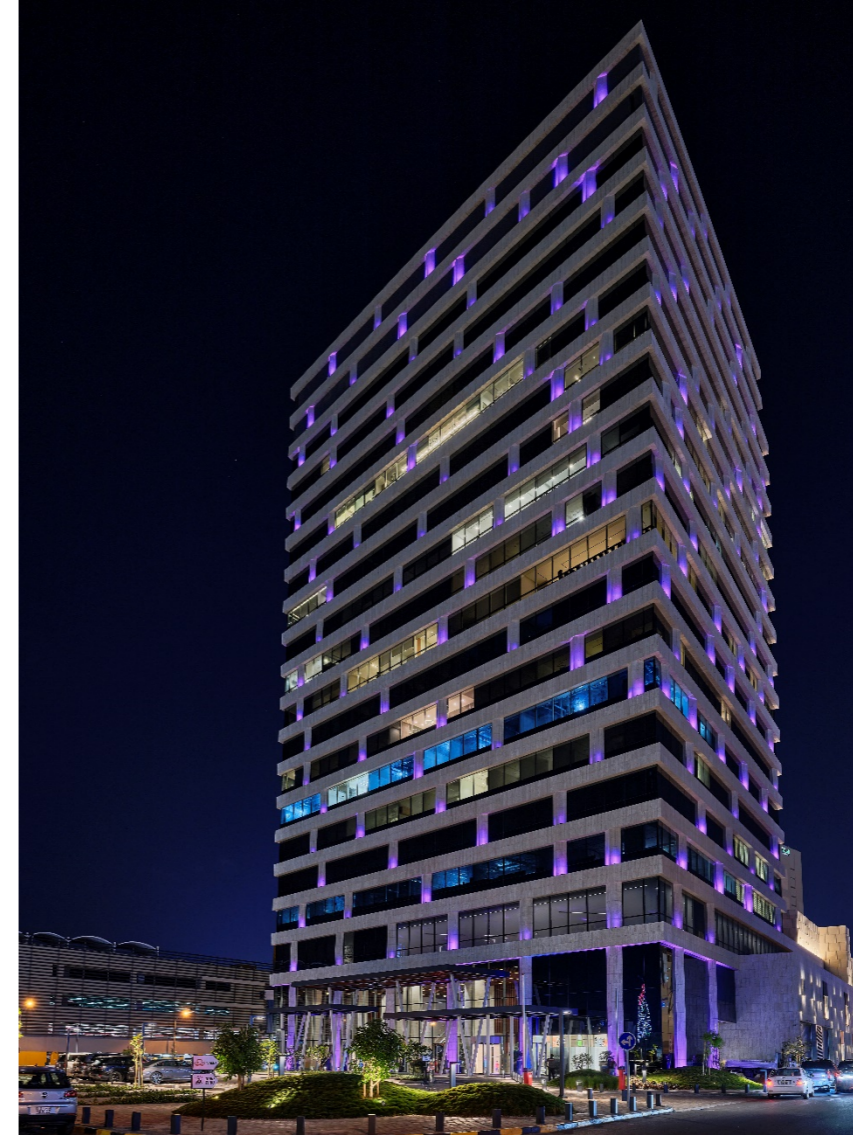

Title of work Andalus
Type of building Retail
Consultant SSH
Location of work Kuwait Year
of completion 2023

The space follows an inclined
circulation axe similar to a circuit
which is more interesting to discover
bit by bit rather than having
everything revealed all at once. Our
objective is to give a unique dramatic
experience to visitors creating a
scenography in the space that will
transform a flat image into a livelier
piece of art.