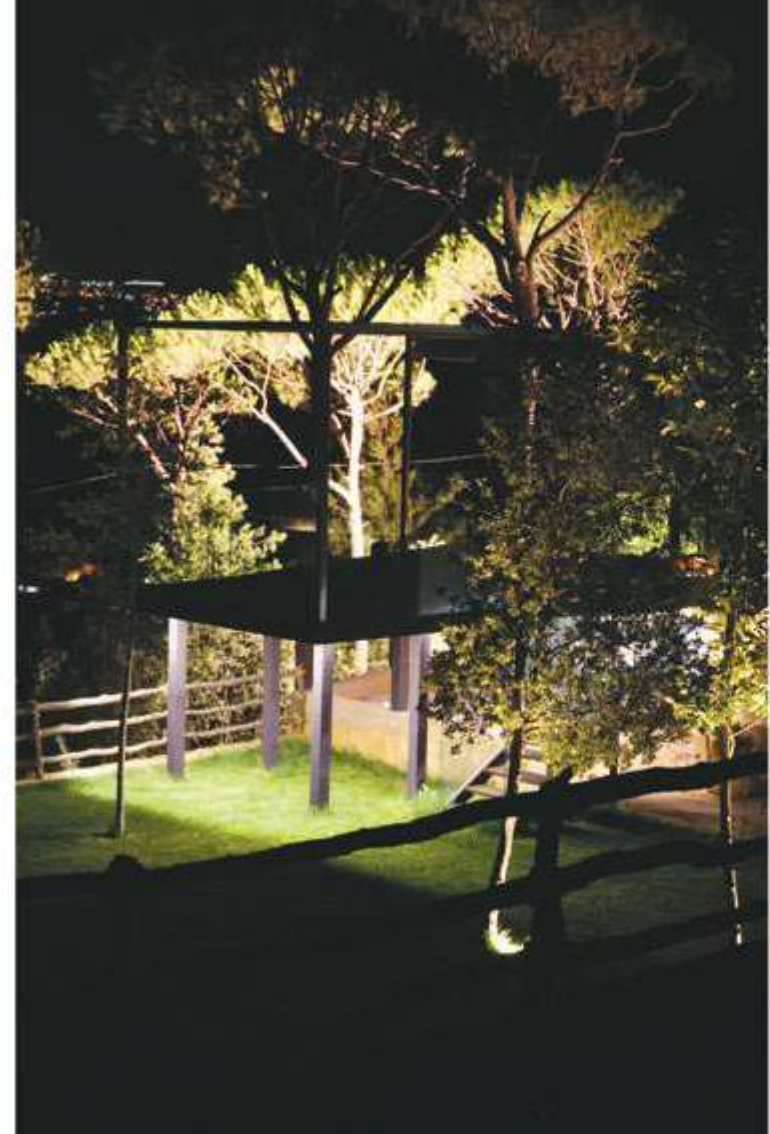

Title of work **Baabdat landscape**
Type of Space **Landscape**
Architect **Diyar consultants**
Location of work **Lebanon**
Year of completion **2012**

CONCEPT
The garden's beauty was accentuated by highlighting the different levels of the garden with linear wall wash lights, and by lighting the tree trunks, the stairs and by giving the patio a floating effect.