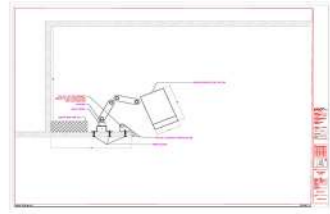

Title of work **Ajial Offices**
Type of building **Offices**
Consultant **PAD10**
Location of work **Kuwait**
Year of completion **2021**

CONCEPT
We created a lighting concept that uses hidden lights and lines to create a sense of depth and movement, mystery, intrigue order and structure.

Layout

details