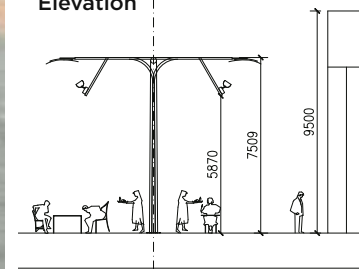

Title of work **SEA VIEW**
Type of Space **Custom Made**
Architect **Lines**
Location of work **Kuwait**
Year of completion **2014**

CONCEPT
Sea view is an avenue of restaurants next to the sea, with a common courtyard for all the shops' seatings. We united these seating areas by constructing a metal structure in an organic matter that resembles the sting ray fish.

Elevation