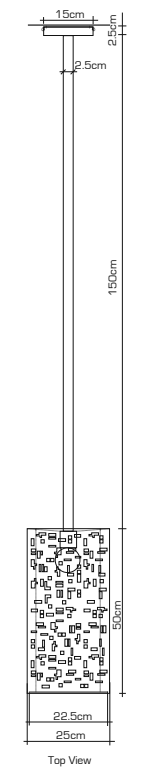

Title of work **AL HAMBRA**
Type of Space **Custom Made**
Architect **Diyar Consultants**
Location of work **Lebanon**
Year of completion **2012**

CONCEPT
It was all about keeping it simple with a big effect. By using a perforated cylinder that gave us a source of light and shadow, we were able to turn this arabesque lighting fixture into a piece of art, giving all the space a defined identity.

Custom

Bottom View