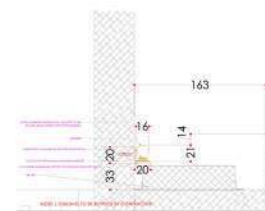

Title of work **Select Restaurant**
Type of building **Restaurant**
Architect **TH Architects**
Location of work **Kuwait**
Year of completion **2020**

CONCEPT

We used discreet lighting to highlight the classical architecture of the restaurant and create custom made lighting fixture that can blend with the classical architecture

detail