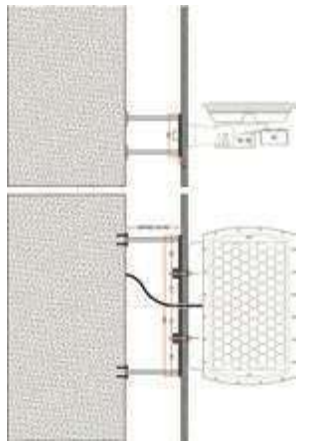

Title of work **Letter Tower**
Type of space **Elevation**
Architect **Lines**
Location of work **Kuwait**
Year of completion **2016**

CONCEPT
The lighting follows the architecture of this office building by using color changing narrow beams to accentuate the verticality of the building.

Layout

Detail