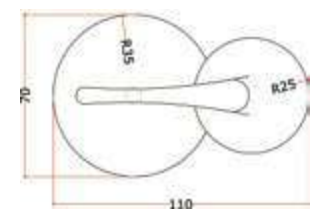

Title of work **CLOCHETTE**
Type of Space **Custom Made**
Architect **Blankpage**
Location of work **Lebanon**
Year of completion **2015**

CONCEPT
CLOCHETTE, a bell-shaped
fixture that highlights the
smallest of details.

Detail

Plan