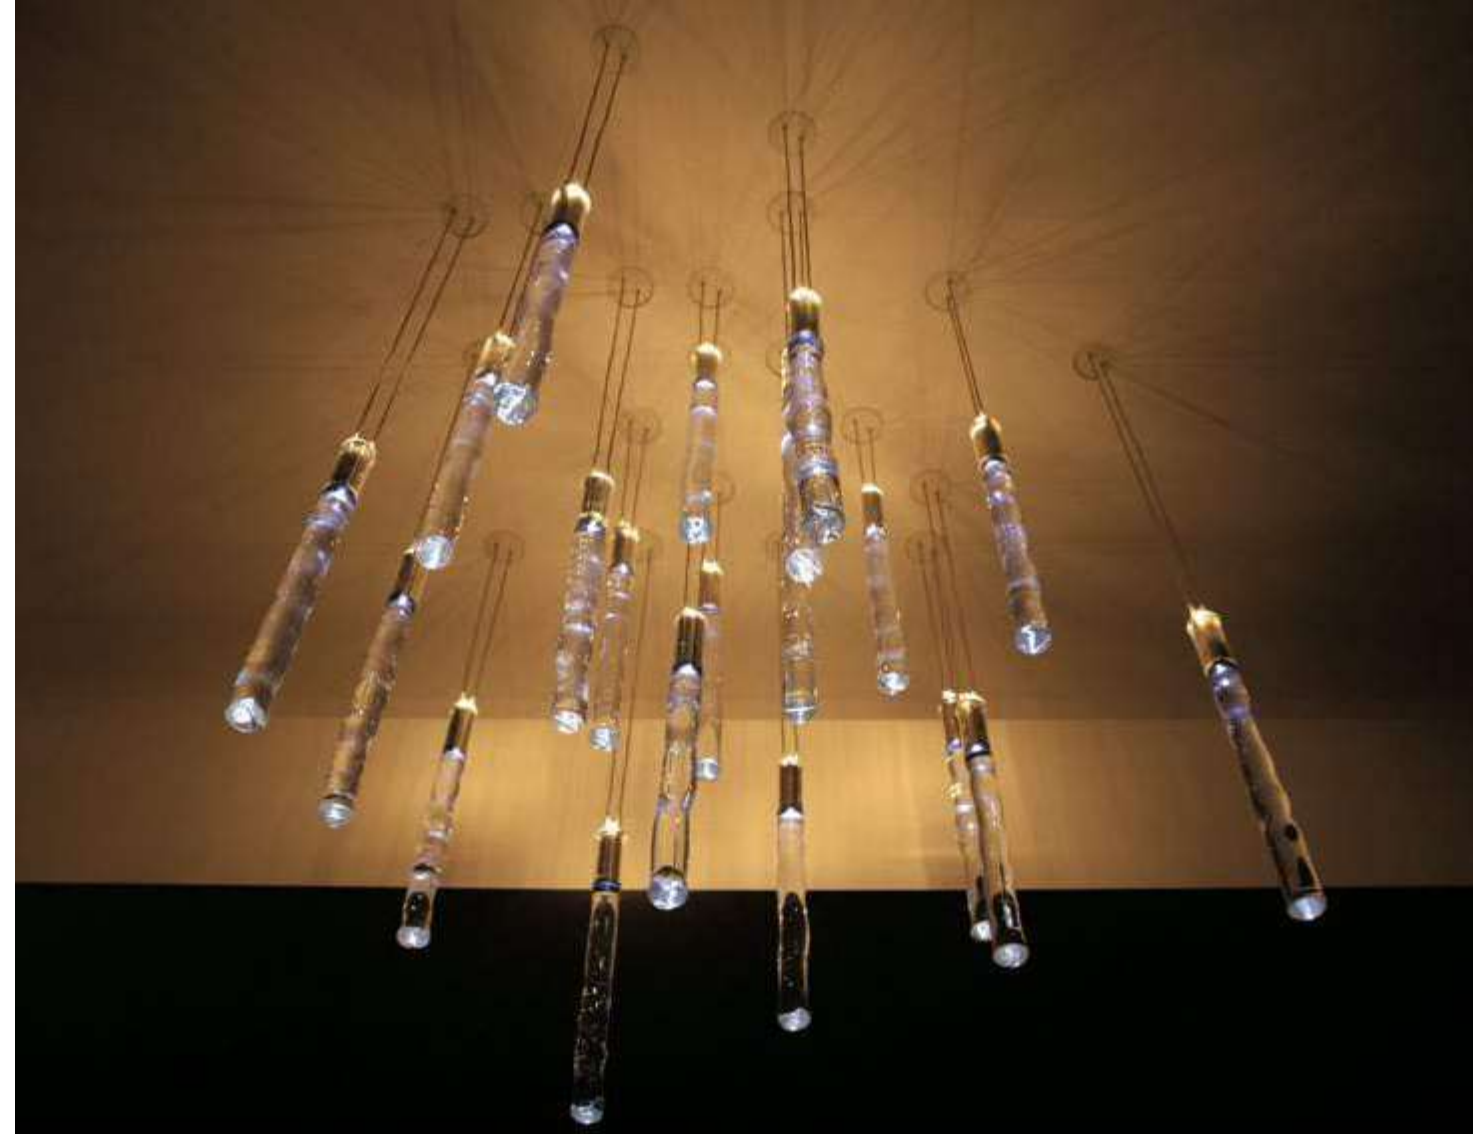

Plan

Section

Title of work **FLAME**
Type of space **Custom Made**
Architect **BLANKPAGE**
Architects + Karim Nader
Location of work **Lebanon**
Year of completion **2017**

CONCEPT
A hand-made glass and stainless steel fixture inspired by floating candles that glows and illuminates the space.