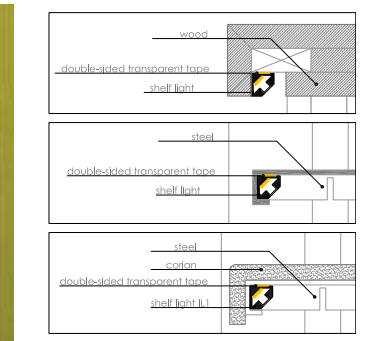

Section Detail