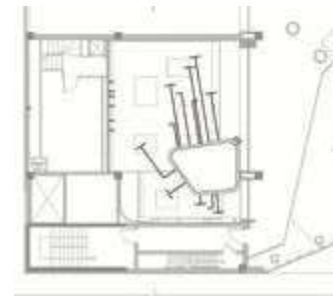

Title of work **STALACTITE**
Type of Space **Custom Made**
Architect **Babnimnim**
Location of work **Kuwait**
Year of completion **2018**

CONCEPT
The lighting concept of this café was inspired by their specialty dessert, the Affogato, where hot espresso is poured over ice cream, creating veins of coffee over it. This melting movement was realized in the form of steel structures which carry glass tubes that illuminate the space.

Layout

Detail