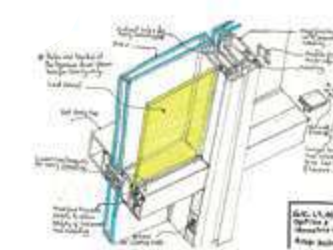

Title of work **Mina Tower**
Type of Space **Elevation**
Architect **Apractice Studio**
Location of work **Lebanon**
Year of completion **2014**

CONCEPT
Following the striations of the building, we wanted to incorporate linear lights on the façade. This was accomplished by the use of light panels integrated on the windows, as well as linear profiles on the adjacent façade.

Layout

Section