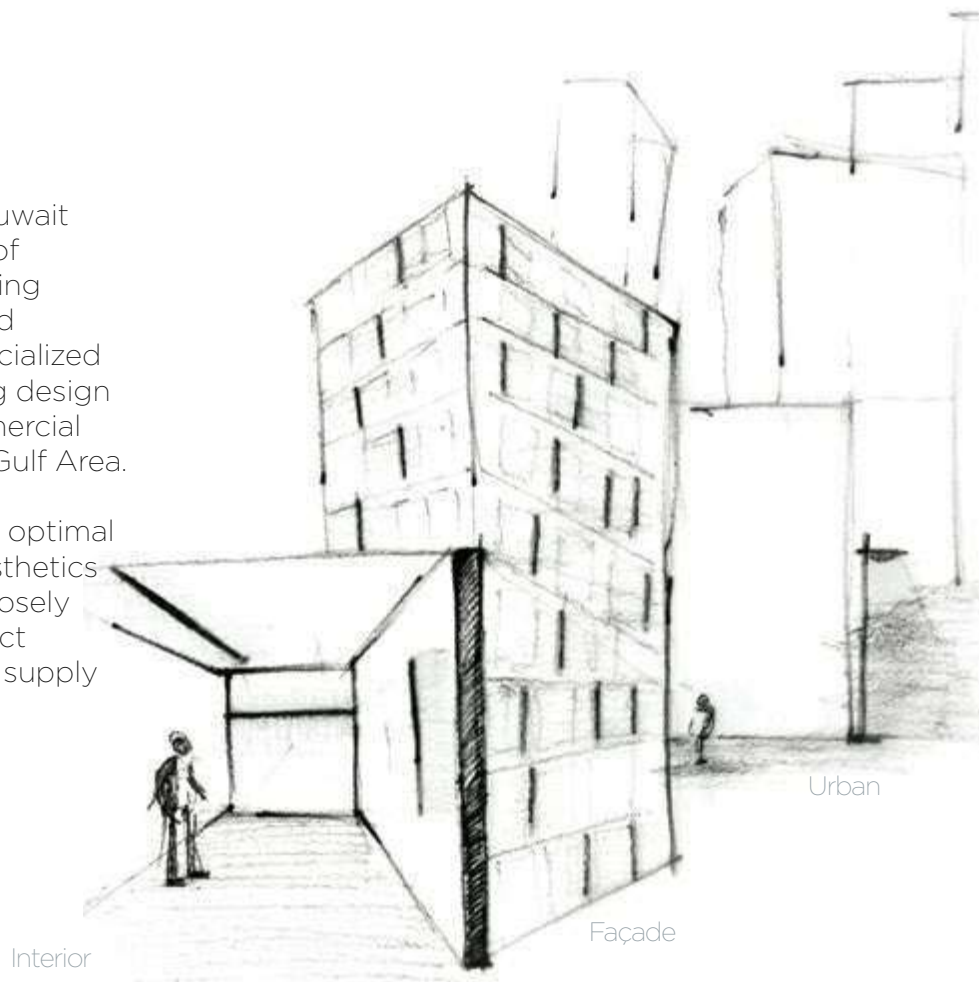

L I G H T I N G

DIB Lighting is based in UAE, Kuwait and Lebanon and is composed of a multi-disciplinary team of lighting designers, product designers and electrical engineers who are specialized in providing architectural lighting design services to residential and commercial projects in the Middle East and Gulf Area.

Our philosophy is to achieve the optimal lighting scheme by marrying aesthetics and functionality and working closely with our clients through all project phases: from concept to design, supply and implementation.

Interior

Façade

Urban