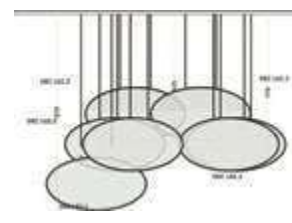

Title of work **CERF VOLANT**
Type of Space **Installation**
Architect **Blankpage Architects**
Location of work **Lebanon**
Year of completion **2015**

CONCEPT
We create an allure of light and shadow in the environment by designing this custom made fixture using Japanese rice paper that filters light through itself and into its surroundings.

Front view