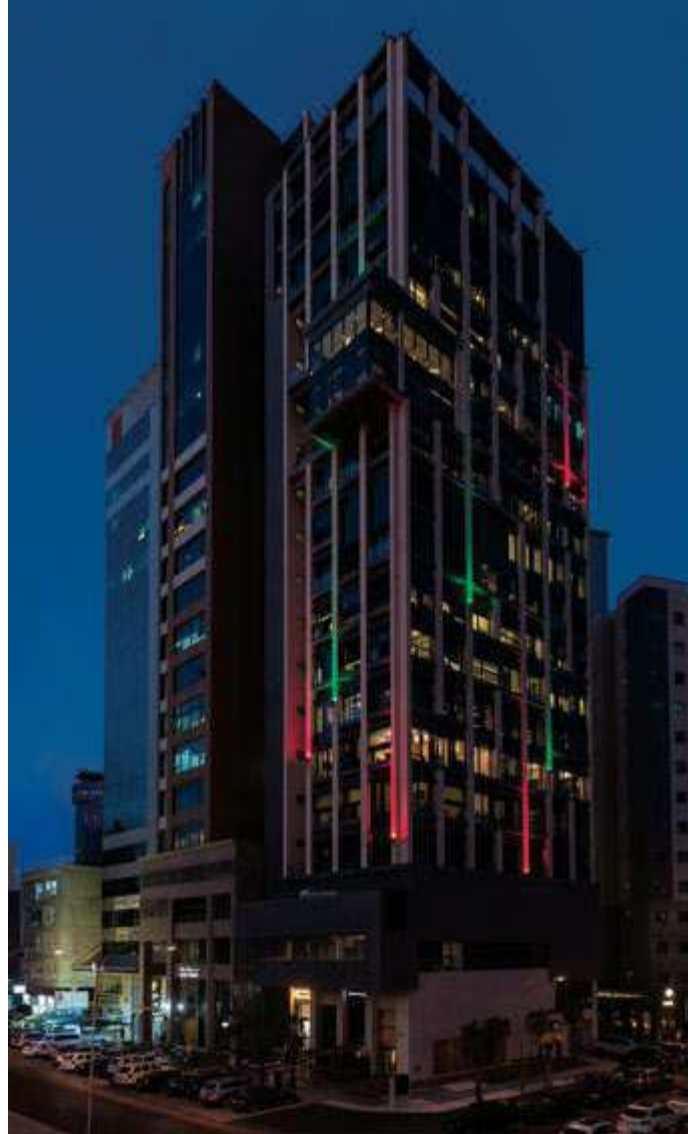

Layout

Section

Title of work **Letter Tower**
Type of space **Elevation**
Architect **Lines**
Location of work **Kuwait**
Year of completion **2016**

CONCEPT
The lighting follows the architecture of this office building by using color changing narrow beams to accentuate the verticality of the building.