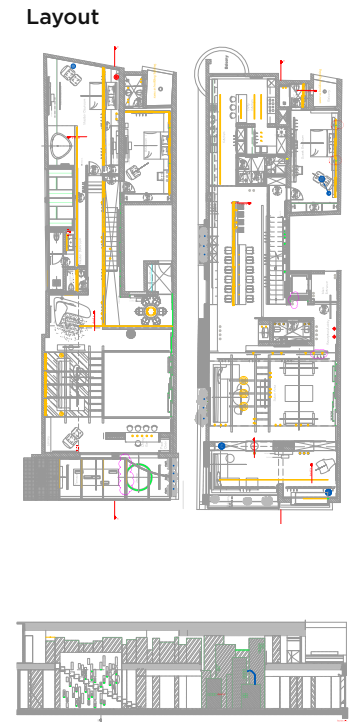

Layout

detail

Title of work **Private Residential**
Type of Space **Residential**
Architect **Walid Asmar, Le Cercle**
Location of work **Lebanon**
Year of completion **2014**

CONCEPT
A modern minimalistic linear ambient light connect the spaces following the spirit of the penthouse succeeding the furniture and the architecture. Accent light was used to enhance the warmth and coziness effect in this double height mirroring the outstanding view of the city we have