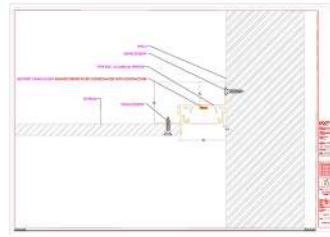

Title of work **Ajial Offices**
Type of building **Offices**
Consultant **PAD10**
Location of work **Kuwait**
Year of completion **2021**

CONCEPT
We created a lighting concept that uses hidden lights and lines to create a sense of depth and movement, mystery, intrigue order and structure.

Layout

details