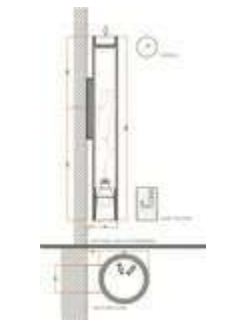

Elevation

Section

Title of work **CLOCHETTE**
Type of Space **Custom Made**
Architect **Blankpage**
Location of work **Lebanon**
Year of completion **2015**

CONCEPT
CLOCHETTE, a bell-shaped
fixture that highlights the
smallest of details.