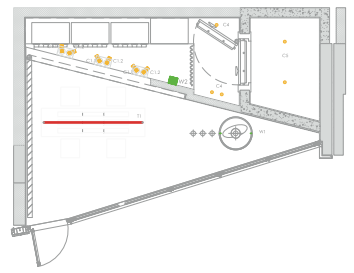

Layout

Detail

Table Light Section

Mannequin Top Cover

Title of work **Select Restaurant**
Type of building **Restaurant**
Architect **TH Architects**
Location of work **Kuwait**
Year of completion **2020**