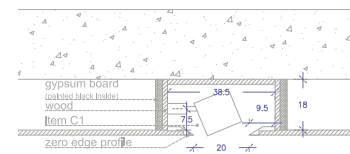

Title of work **Private Duplex**
Type of Space **Residential**
Architect **Haig Papazian**
Location of work **Lebanon**
Year of completion **2013**

CONCEPT
In order to keep the ceiling of the double volume clean from lighting fixtures, we created a groove and hid the lighting inside. As a result, the entire double volume was illuminated.

Layout

Detail